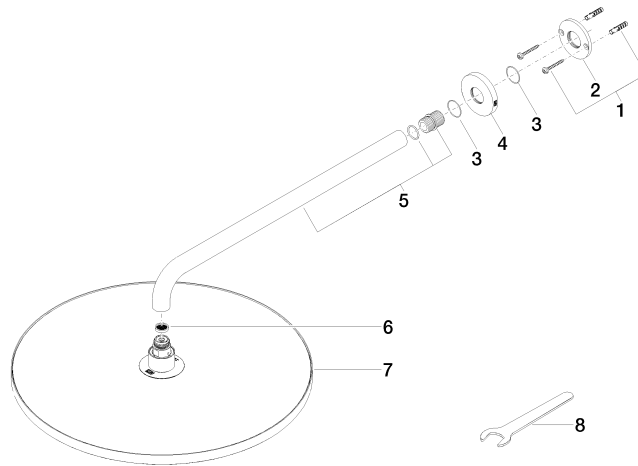

## Rain shower with wall fixing 400 mm - Chrome

TARA

28 659 970

- 450mm projection
- rain shower Ø 400 mm
- PURE RAIN, max. flow rate 20 l/min (at 3 bar)
- Function from: 12 l/min
- rosette Ø 60 mm
- 1/2" connection
- with anti-scale system
- WRAS 1707033

Product change as of 1st April 2024: max. flow 20l/min

Fits: TARA, LISSÉ, VAIA, META

	Chrome	28 659 970-00
	Brushed Platinum	28 659 970-06
	Platinum	28 659 970-08
	Dark Chrome	28 659 970-19
	Light Gold	28 659 970-26
	Brushed Light Gold	28 659 970-27
	Brushed Durabronze (23kt Gold)	28 659 970-28
	Matte Black	28 659 970-33
	Brushed Bronze	28 659 970-42
	Brushed Champagne (22kt Gold)	28 659 970-46
	Champagne (22kt Gold)	28 659 970-47
	Brushed Chrome	28 659 970-93
	Brushed Dark Platinum	28 659 970-99

### Recommended miscellaneous

- Concealed wall elbow -** 35 085 970 90
- max. recess depth 163 mm
  - min. recess depth 90 mm

28 659 970

Flow rate chart

Certificates

LGA\_29237.

LGA\_29238.

WRAS\_2212012.

### Spare parts list

No.	Item Number	Name	Quantity used	Delivery time
1	04 30 31 032 00 90	fixing set	1	2
2	09 17 20 120 90	holder	1	2
3	09 14 10 150 90	seal	2	2
4	09 27 97 015-00	rosette	1	10
5	90 11 03 070 00-00	pipe	1	10
6	09 23 01 075 90	insert	1	2
7	04 12 05 090 00-00	shower	1	10
8	90 30 09 069 00 90	key	1	2