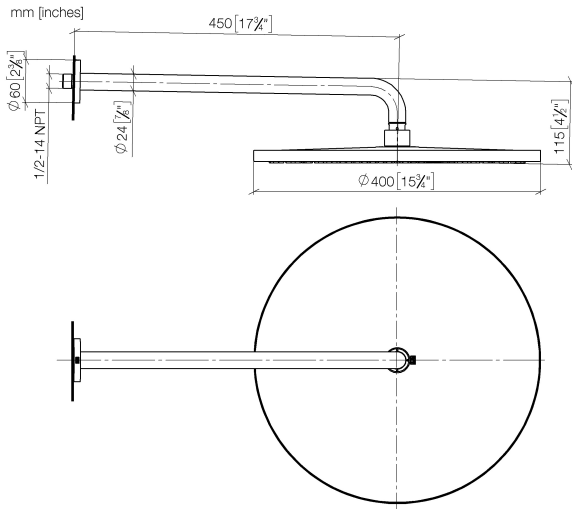

## Rain shower with wall fixing 400 mm - Chrome

TARA

28 659 970

- 450mm projection
- rain shower Ø 400 mm
- PURE RAIN, max. flow rate 20 l/min (at 3 bar)
- Function from: 12 l/min
- rosette Ø 60 mm
- 1/2" connection
- with anti-scale system
- WRAS 1707033

Product change as of 1st April 2024: max. flow 20l/min

Fits: TARA, LISSÉ, VAIA, META

	Chrome	28 659 970-00
	Brushed Platinum	28 659 970-06
	Platinum	28 659 970-08
	Dark Chrome	28 659 970-19
	Light Gold	28 659 970-26
	Brushed Light Gold	28 659 970-27
	Brushed Durabronze (23kt Gold)	28 659 970-28
	Matte Black	28 659 970-33
	Brushed Bronze	28 659 970-42
	Brushed Champagne (22kt Gold)	28 659 970-46
	Champagne (22kt Gold)	28 659 970-47
	Brushed Chrome	28 659 970-93
	Brushed Dark Platinum	28 659 970-99

### Recommended miscellaneous

- Concealed wall elbow -** 35 085 970 90
- max. recess depth 163 mm
  - min. recess depth 90 mm

28 659 970

Flow rate chart

Certificates

LGA\_29237.

LGA\_29238.

WRAS\_2212012.

### Spare parts list

No.	Item Number	Name	Quantity used	Delivery time
1	04 30 31 032 00 90	fixing set	1	2
2	09 17 20 120 90	holder	1	2
3	09 14 10 150 90	seal	2	2
4	09 27 97 015-00	rosette	1	10
5	90 11 03 070 00-00	pipe	1	10
6	09 23 01 075 90	insert	1	2
7	04 12 05 090 00-00	shower	1	10
8	90 30 09 069 00 90	key	1	2