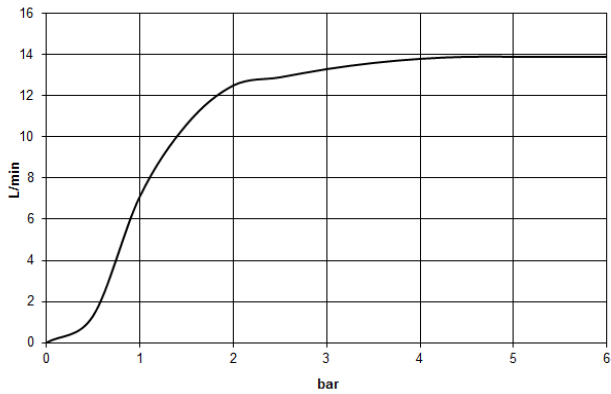

## Rain shower with wall fixing 400 mm - Chrome

TARA

28 659 970

- 450mm projection
- rain shower Ø 400 mm
- PURE RAIN, max. flow rate 20 l/min (at 3 bar)
- Function from: 12 l/min
- rosette Ø 60 mm
- 1/2" connection
- with anti-scale system
- WRAS 1707033

Product change as of 1st April 2024: max. flow 20l/min

Fits: TARA, LISSÉ, VAIA, META

	Chrome	28 659 970-00
	Brushed Platinum	28 659 970-06
	Platinum	28 659 970-08
	Dark Chrome	28 659 970-19
	Light Gold	28 659 970-26
	Brushed Light Gold	28 659 970-27
	Brushed Durabronze (23kt Gold)	28 659 970-28
	Matte Black	28 659 970-33
	Brushed Bronze	28 659 970-42
	Brushed Champagne (22kt Gold)	28 659 970-46
	Champagne (22kt Gold)	28 659 970-47
	Brushed Chrome	28 659 970-93
	Brushed Dark Platinum	28 659 970-99

### Recommended miscellaneous

- Concealed wall elbow -** 35 085 970 90
- max. recess depth 163 mm
  - min. recess depth 90 mm

28 659 970

Flow rate chart

Certificates

LGA\_29237.

LGA\_29238.

WRAS\_2212012.